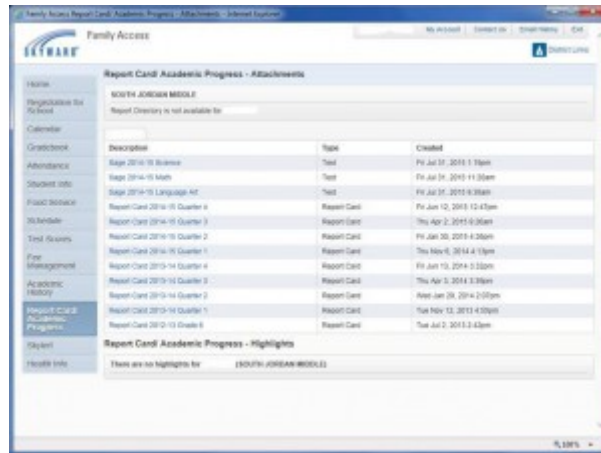

# Get last year's SAGE results for your child!!!

To see the score reports, a parent or student can log in to [Skyward Family Access](#), then click on the “Report Card / Academic Process” link on the left side to get to the Sage reports.

A screenshot has been pasted below in case so you know how the screen will appear. Information about our school-wide SAGE data can be found at USOE's website:

[https://datagateway.schools.utah.gov/.](https://datagateway.schools.utah.gov/)